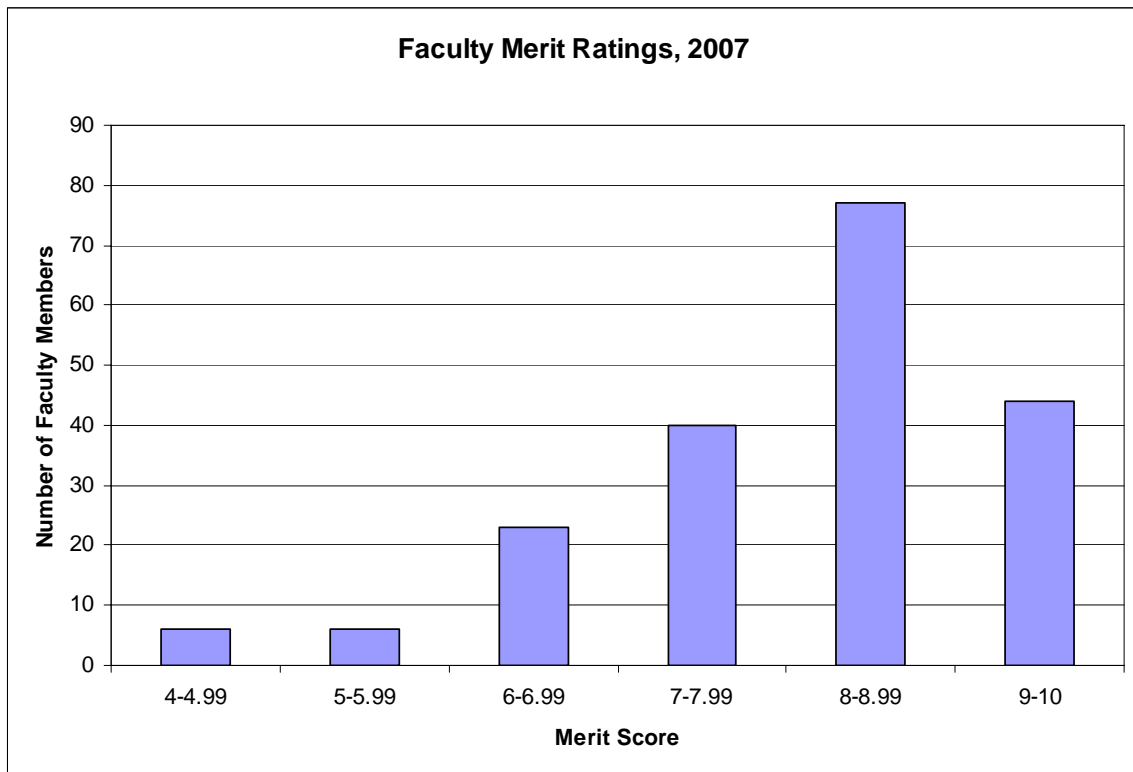

## Faculty Merit Ratings, 2007

Number of Faculty: 196

Mean: 8.07

Median: 8.36

These numbers are consistent with the merit ratings for the last 4 years.